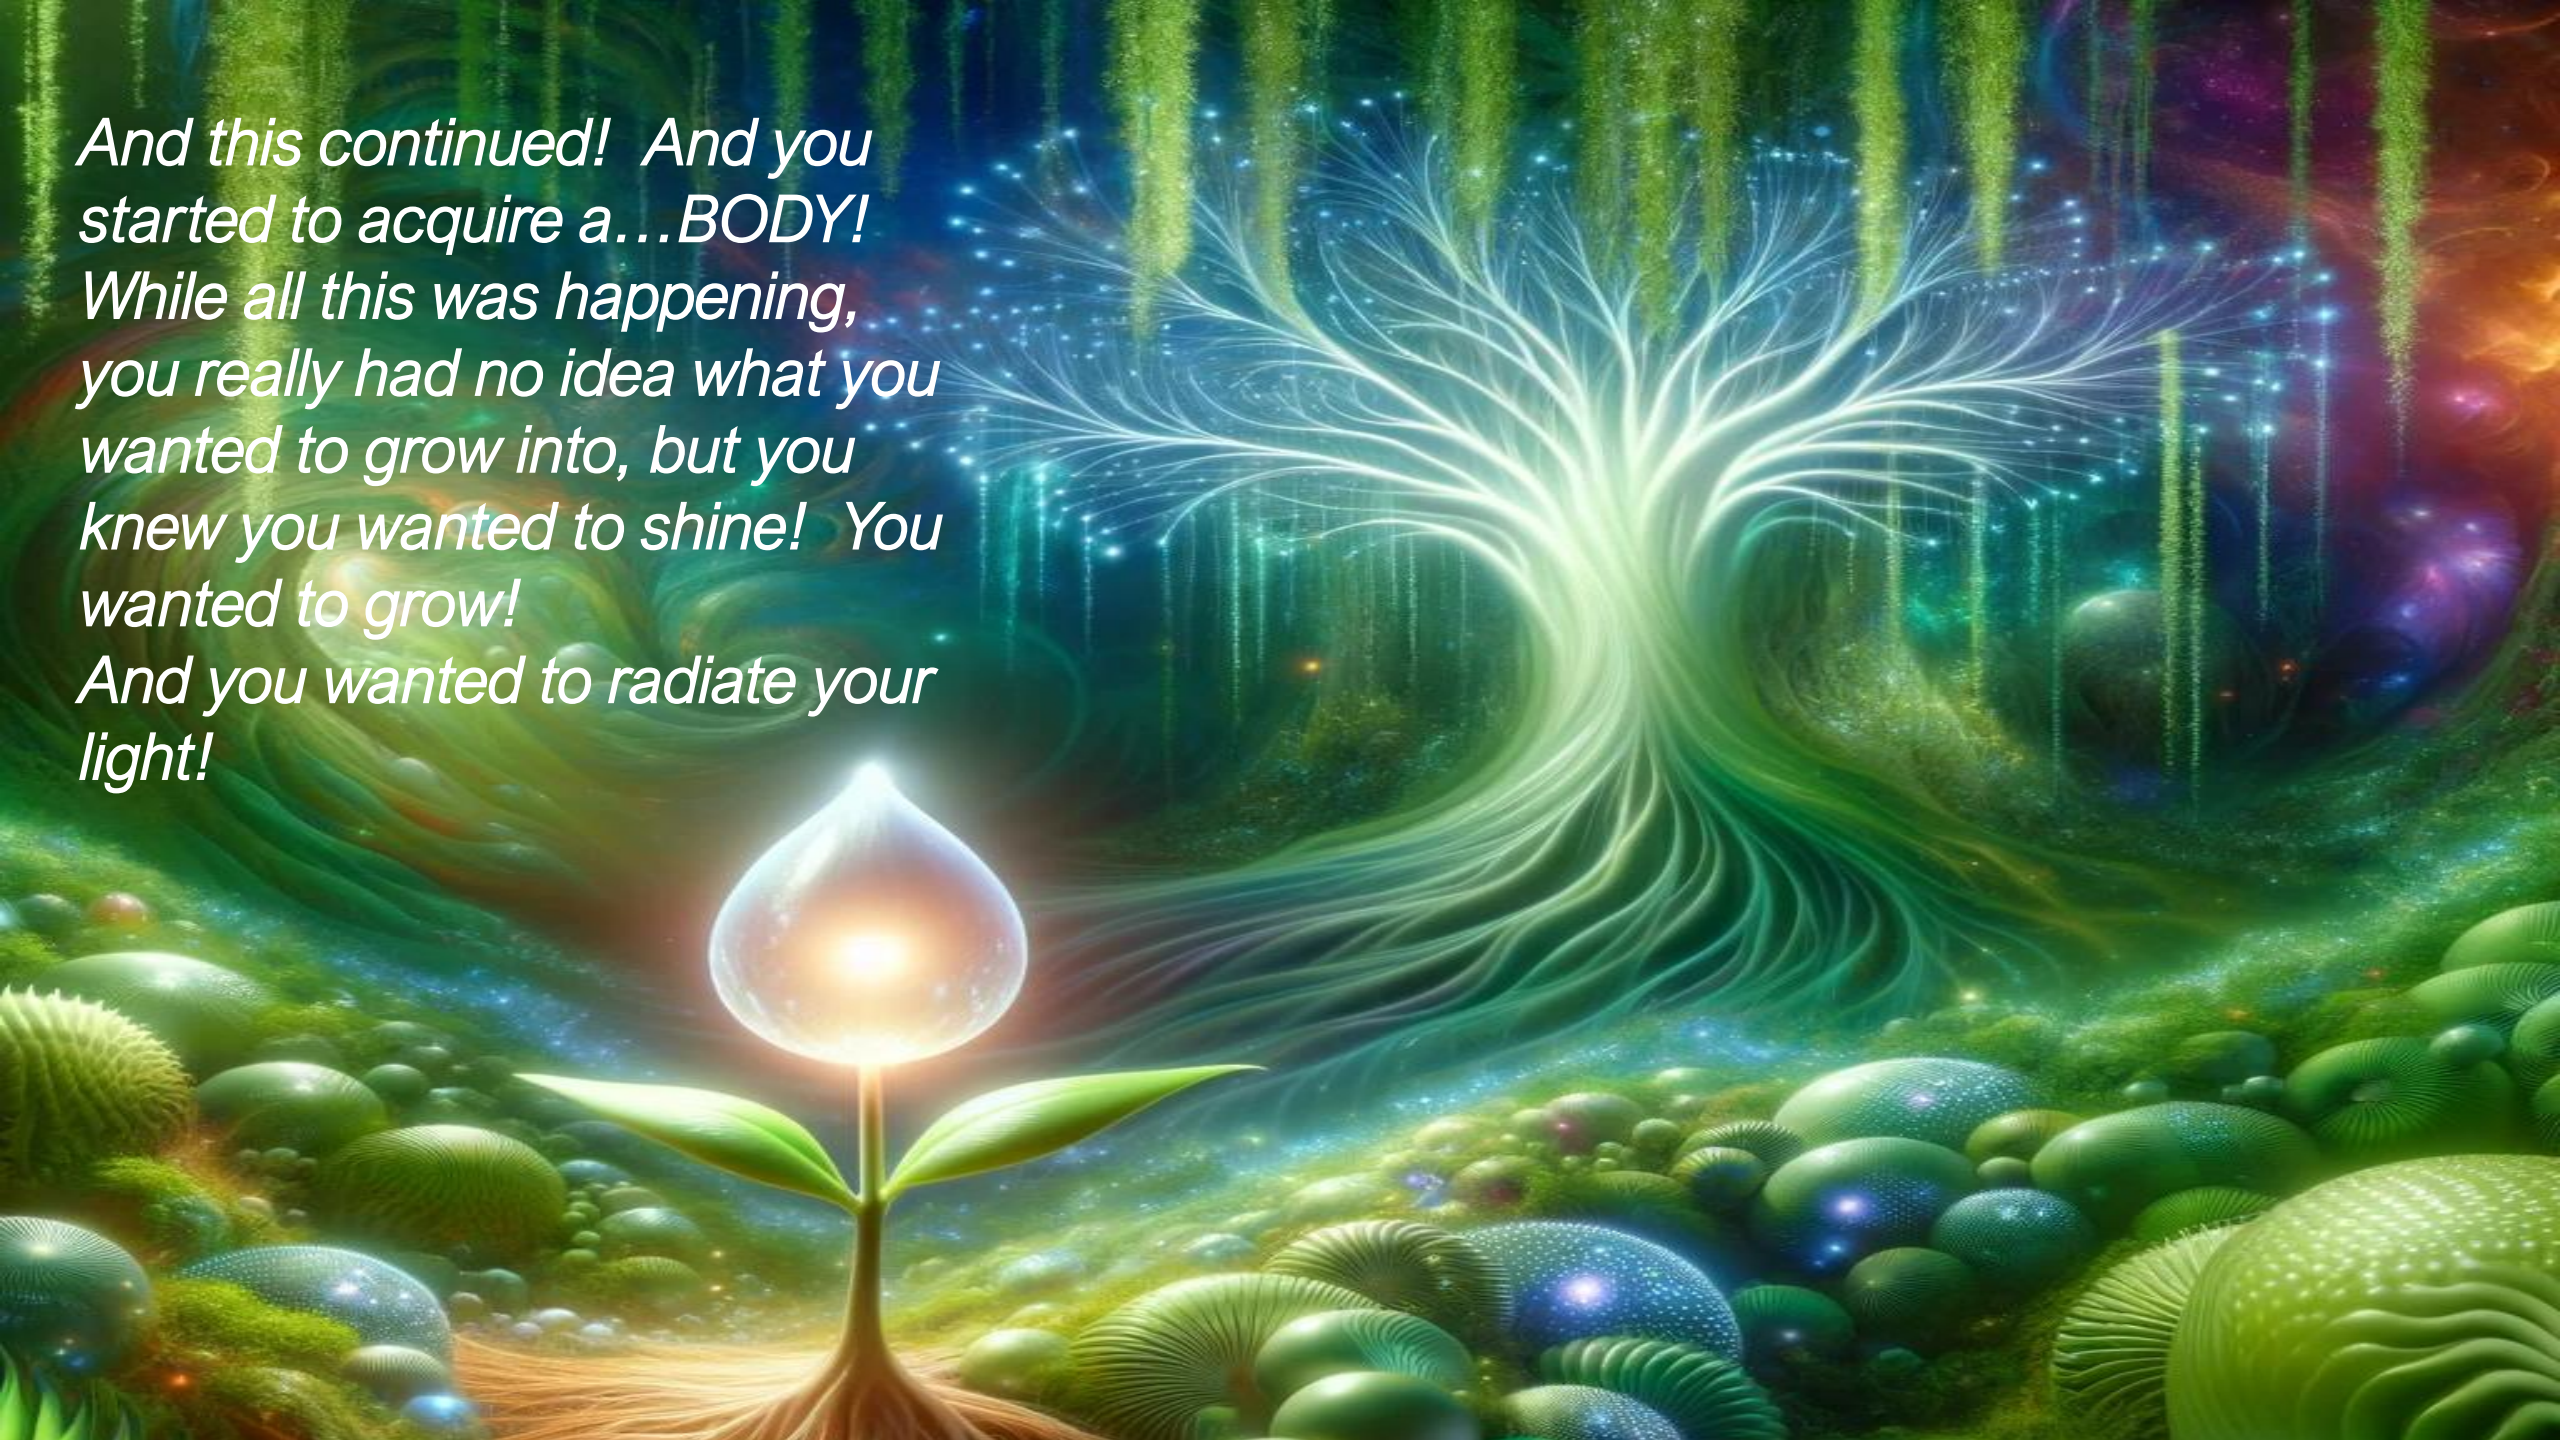

And this continued! And you started to acquire a...BODY! While all this was happening, you really had no idea what you wanted to grow into, but you knew you wanted to shine! You wanted to grow! And you wanted to radiate your light!