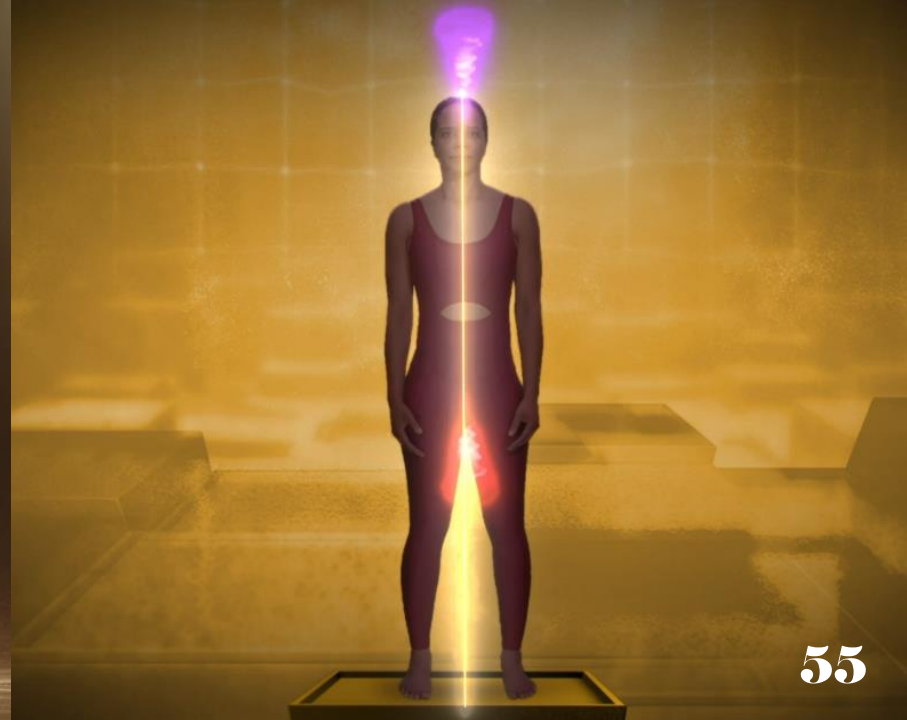

The Golden Spiral