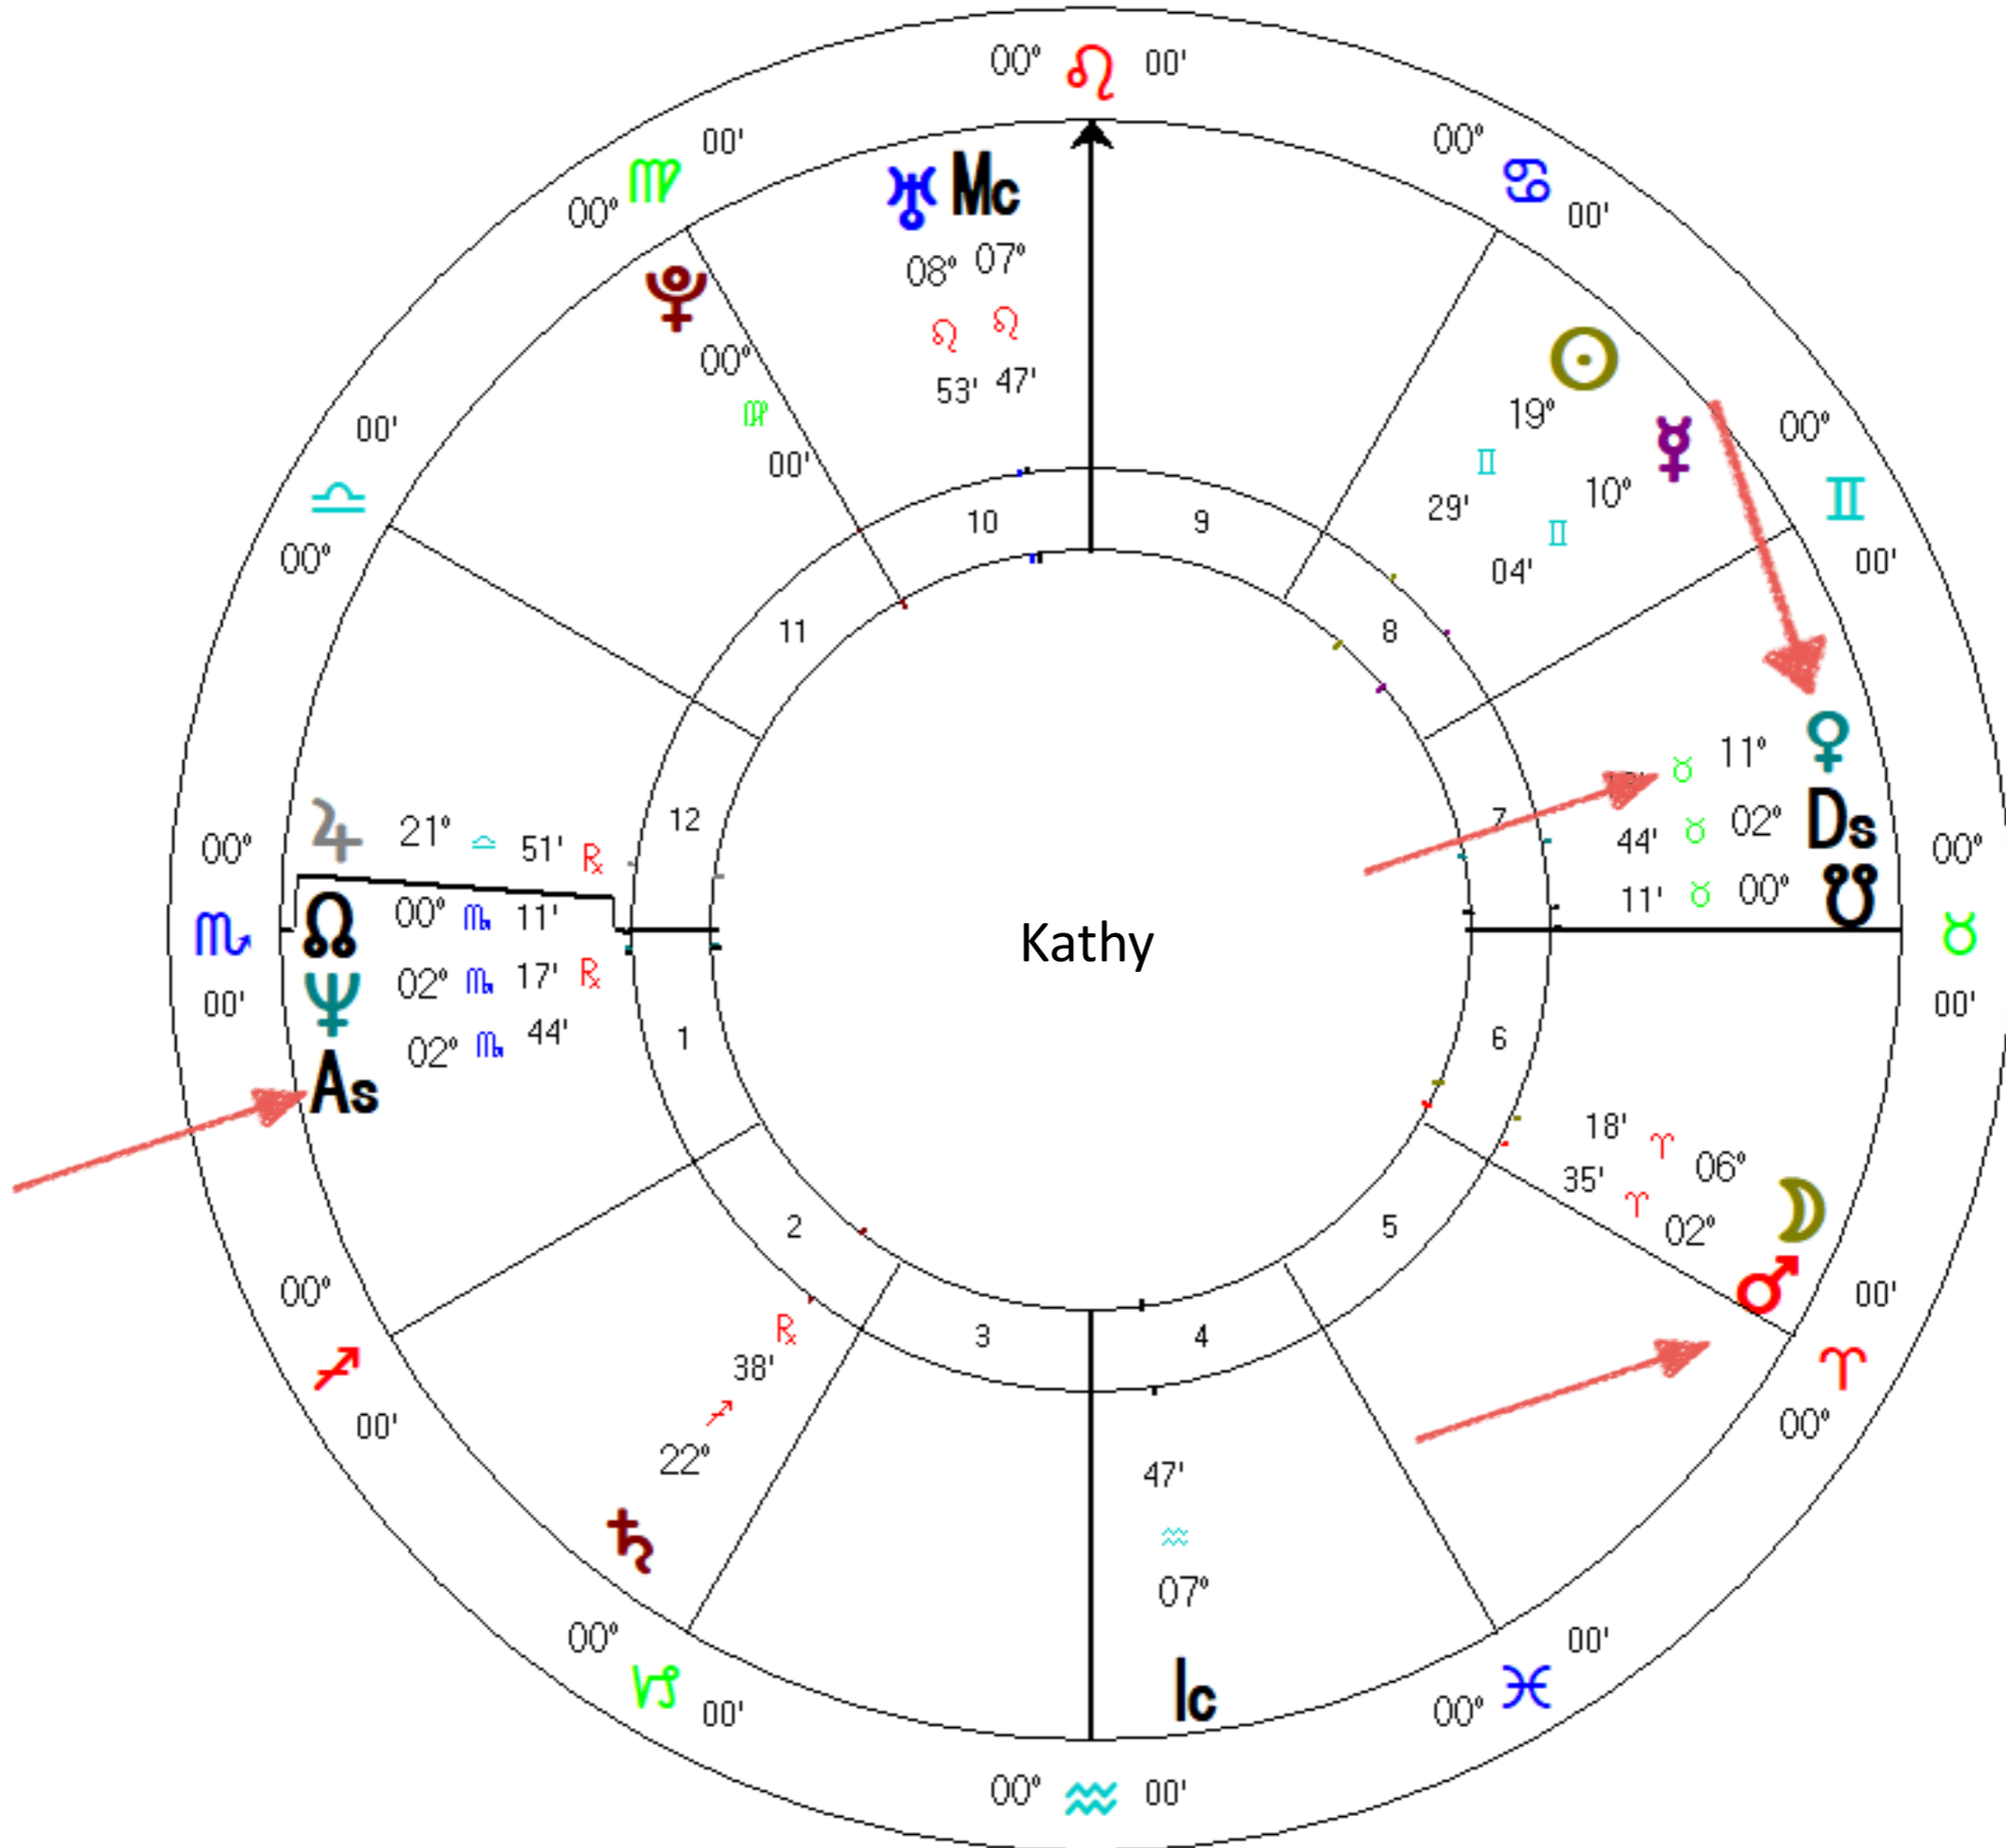

Message from Your Moon Archetype

Moon

Your Past Training

Rising Sign

Ascendant - On The Horizon
New Focus of Overall Life Purpose

Message from Your Rising Sign Archetype

Rising Sign

Ascendant - On The Horizon
New Focus of Overall Life Purpose