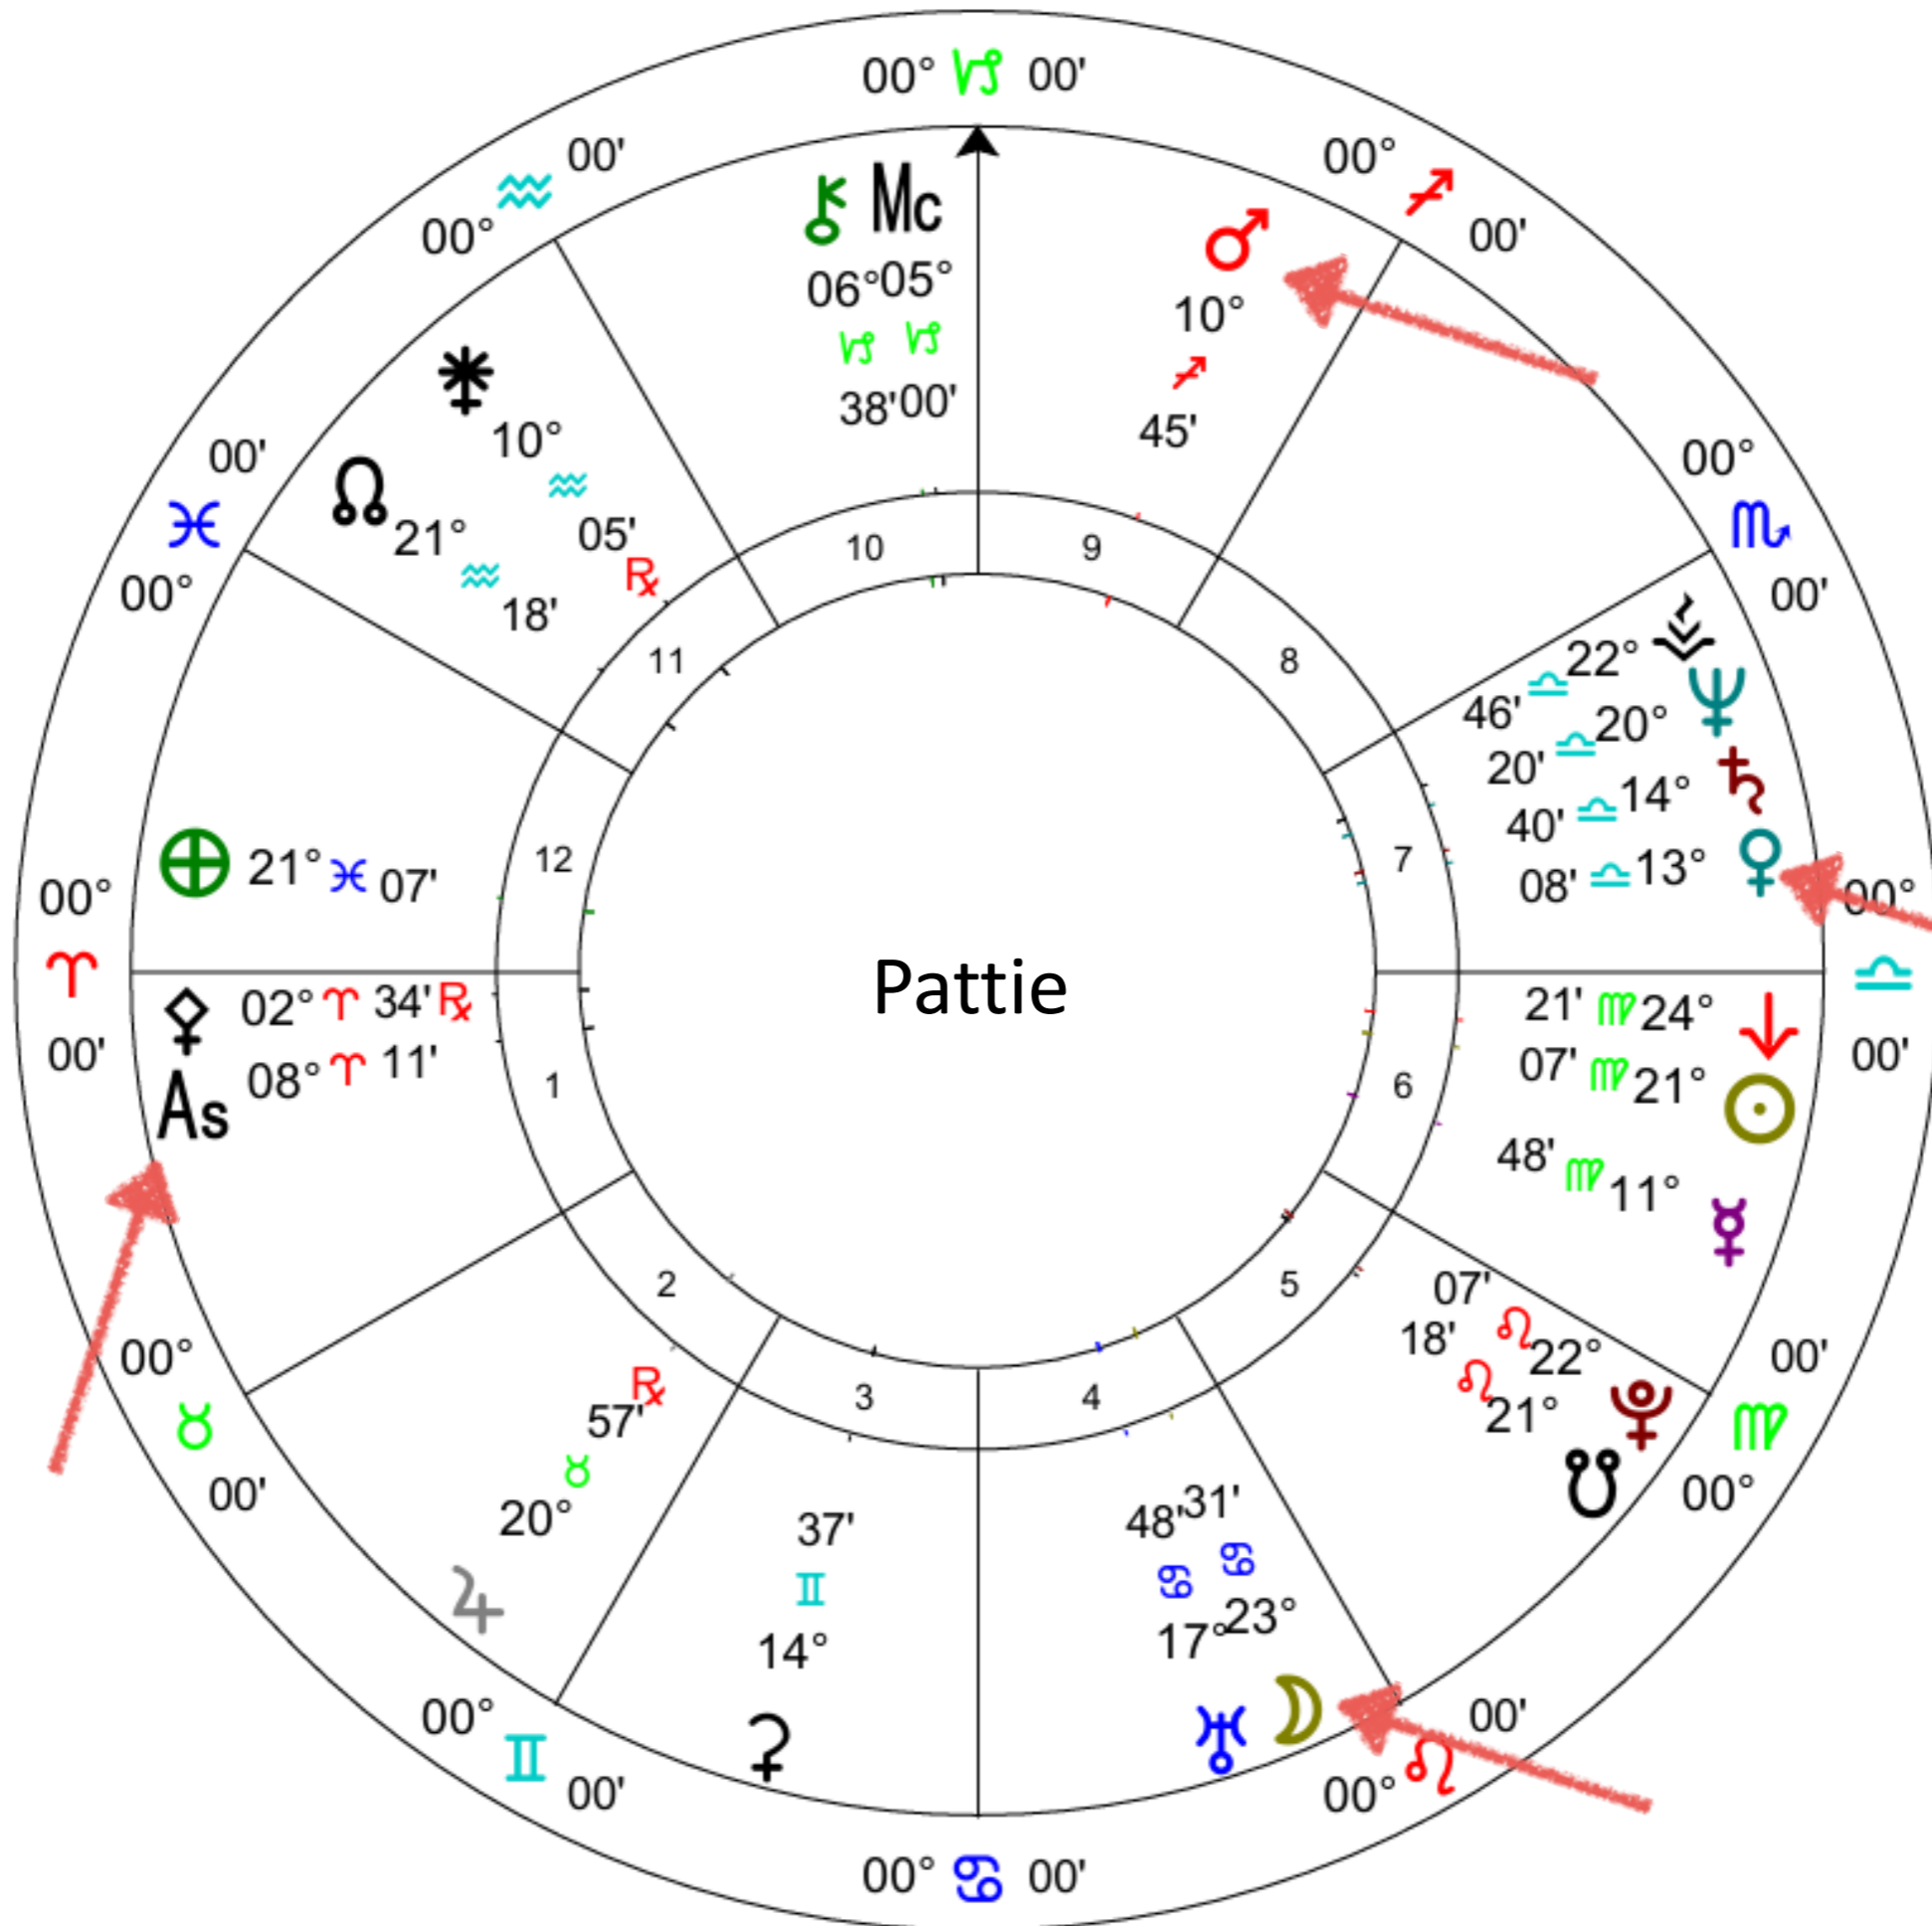

Message from Your Moon Archetype

Moon

Your Past Training

Rising Sign

Ascendant - On The Horizon
New Focus of Overall Life Purpose

Message from Your Rising Sign Archetype

Rising Sign

Ascendant - On The Horizon
New Focus of Overall Life Purpose