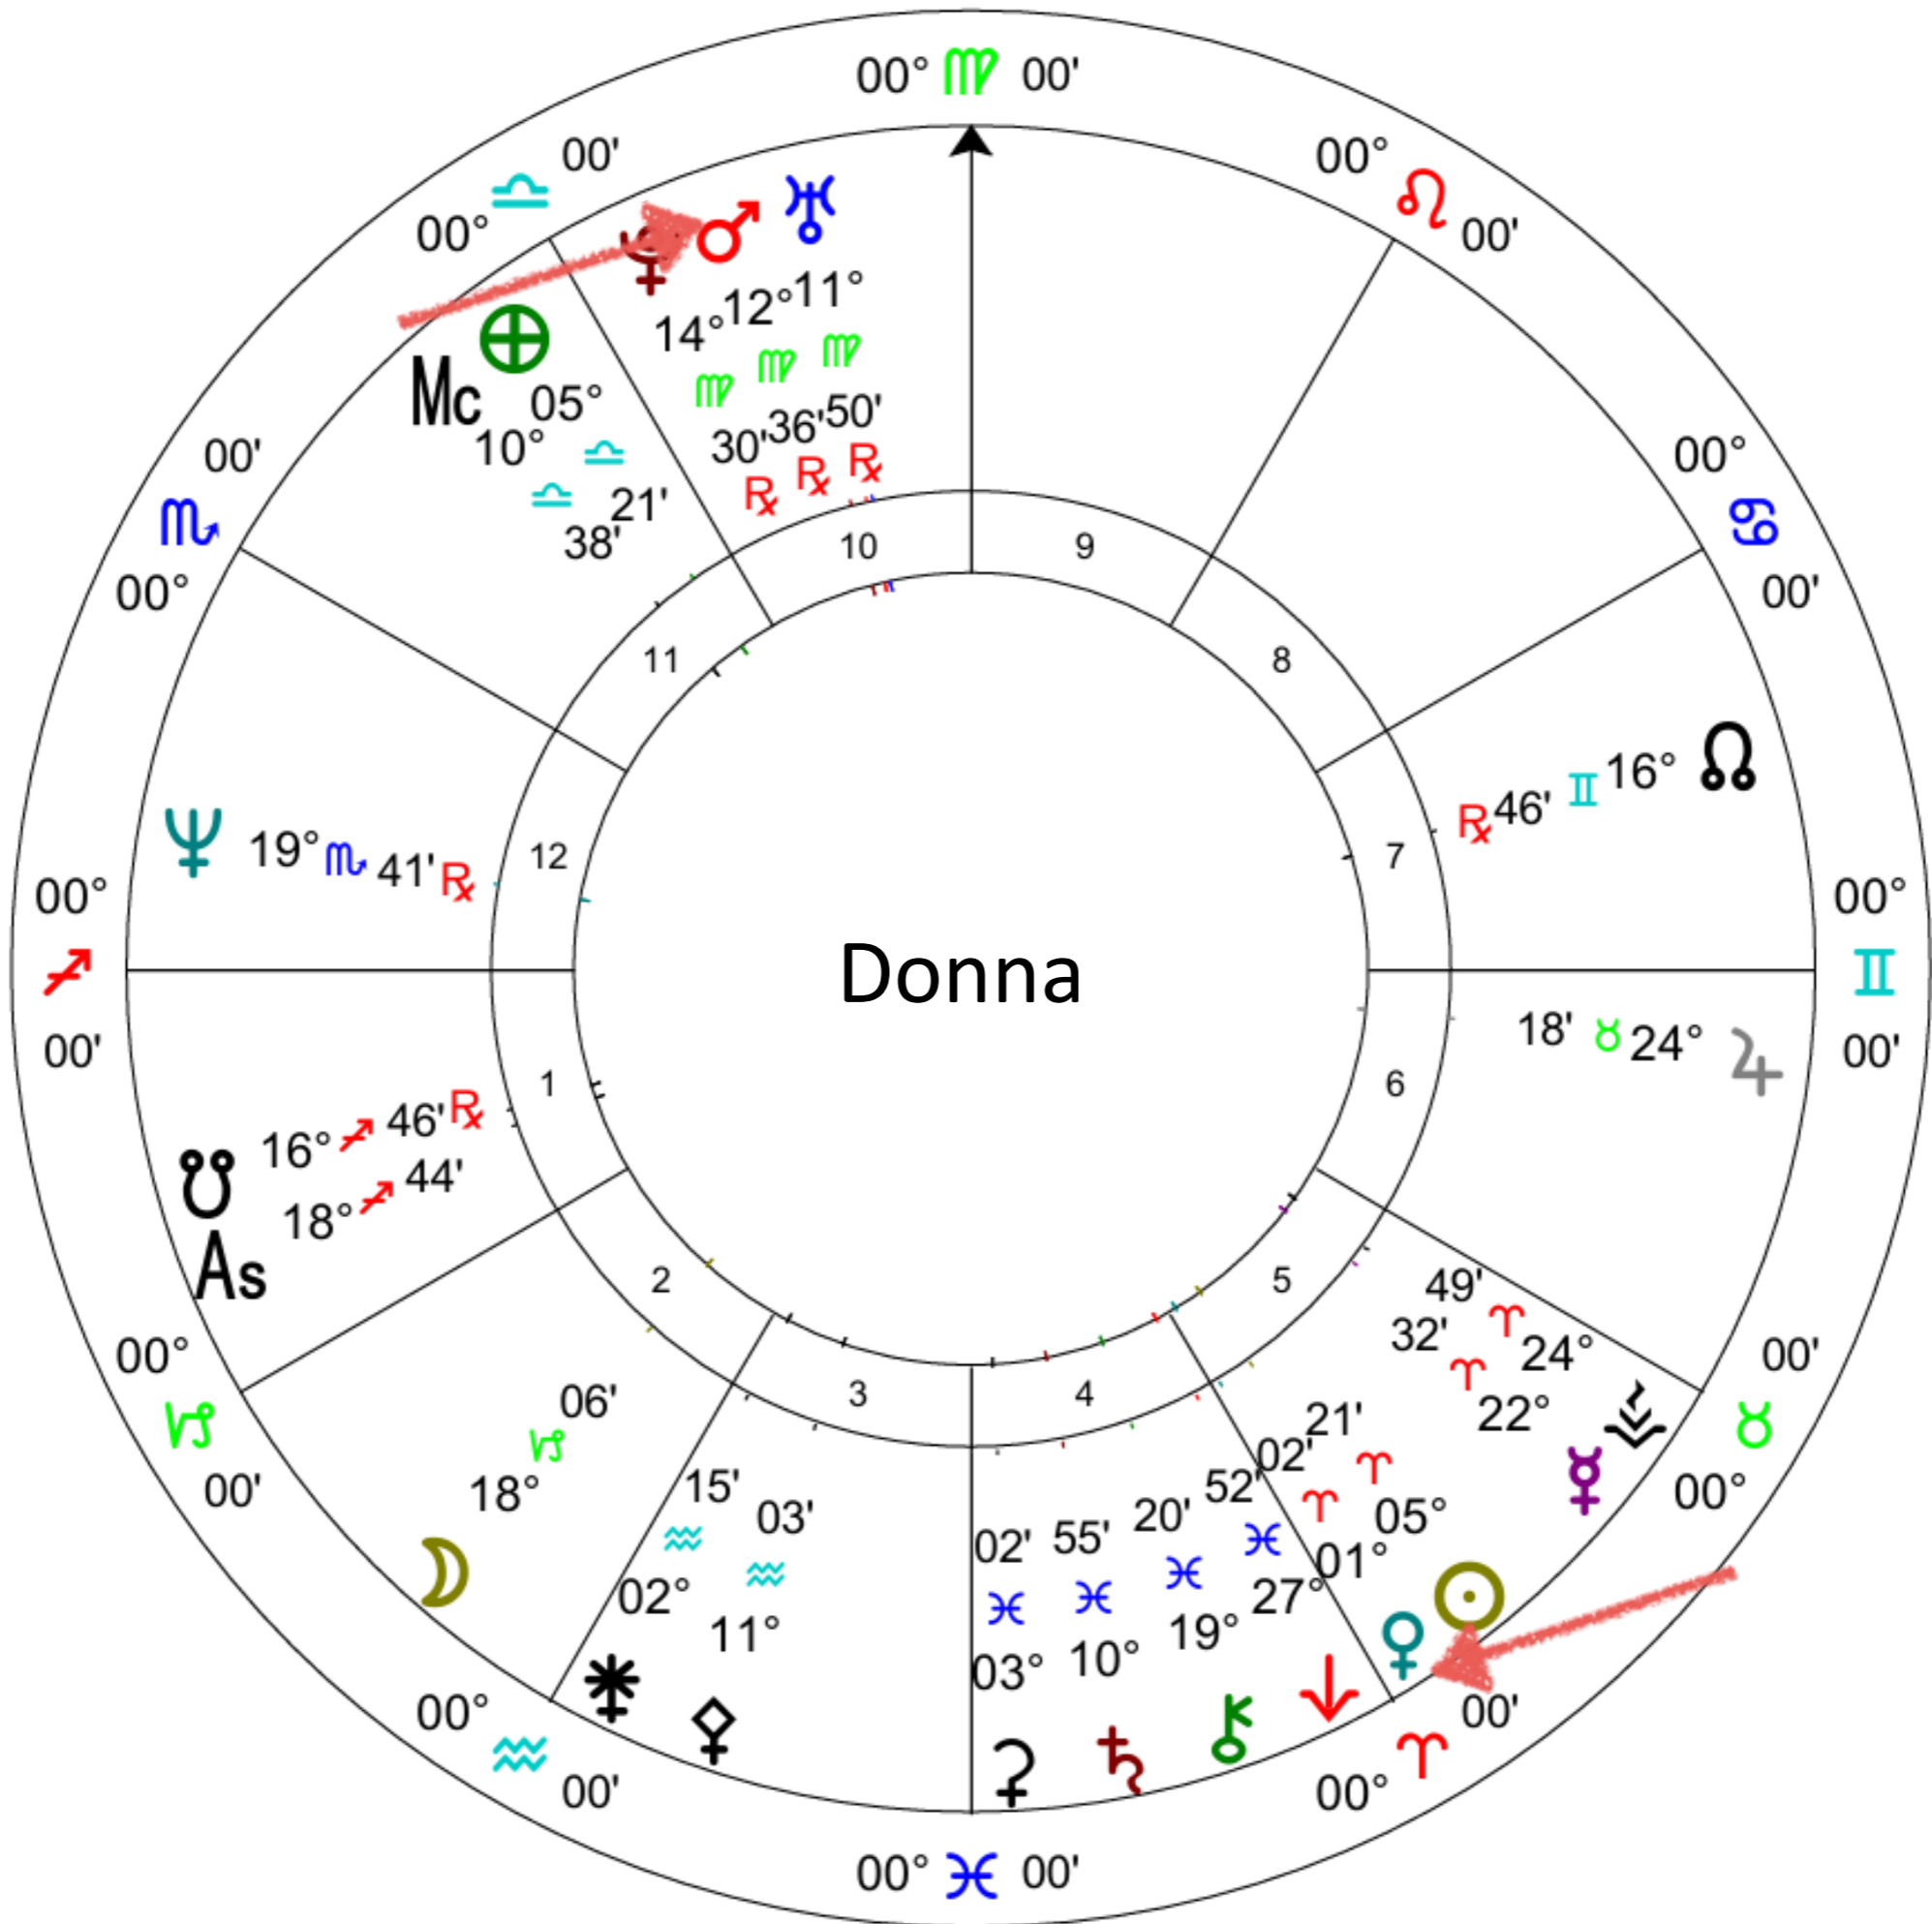

YOUR INNER
CREATION
GODDESS
ARCHETYPE

Venus

Feminine Self

Mars

Masculine Self

Your Inner Creation Goddess Archetype

Venus

Feminine Self