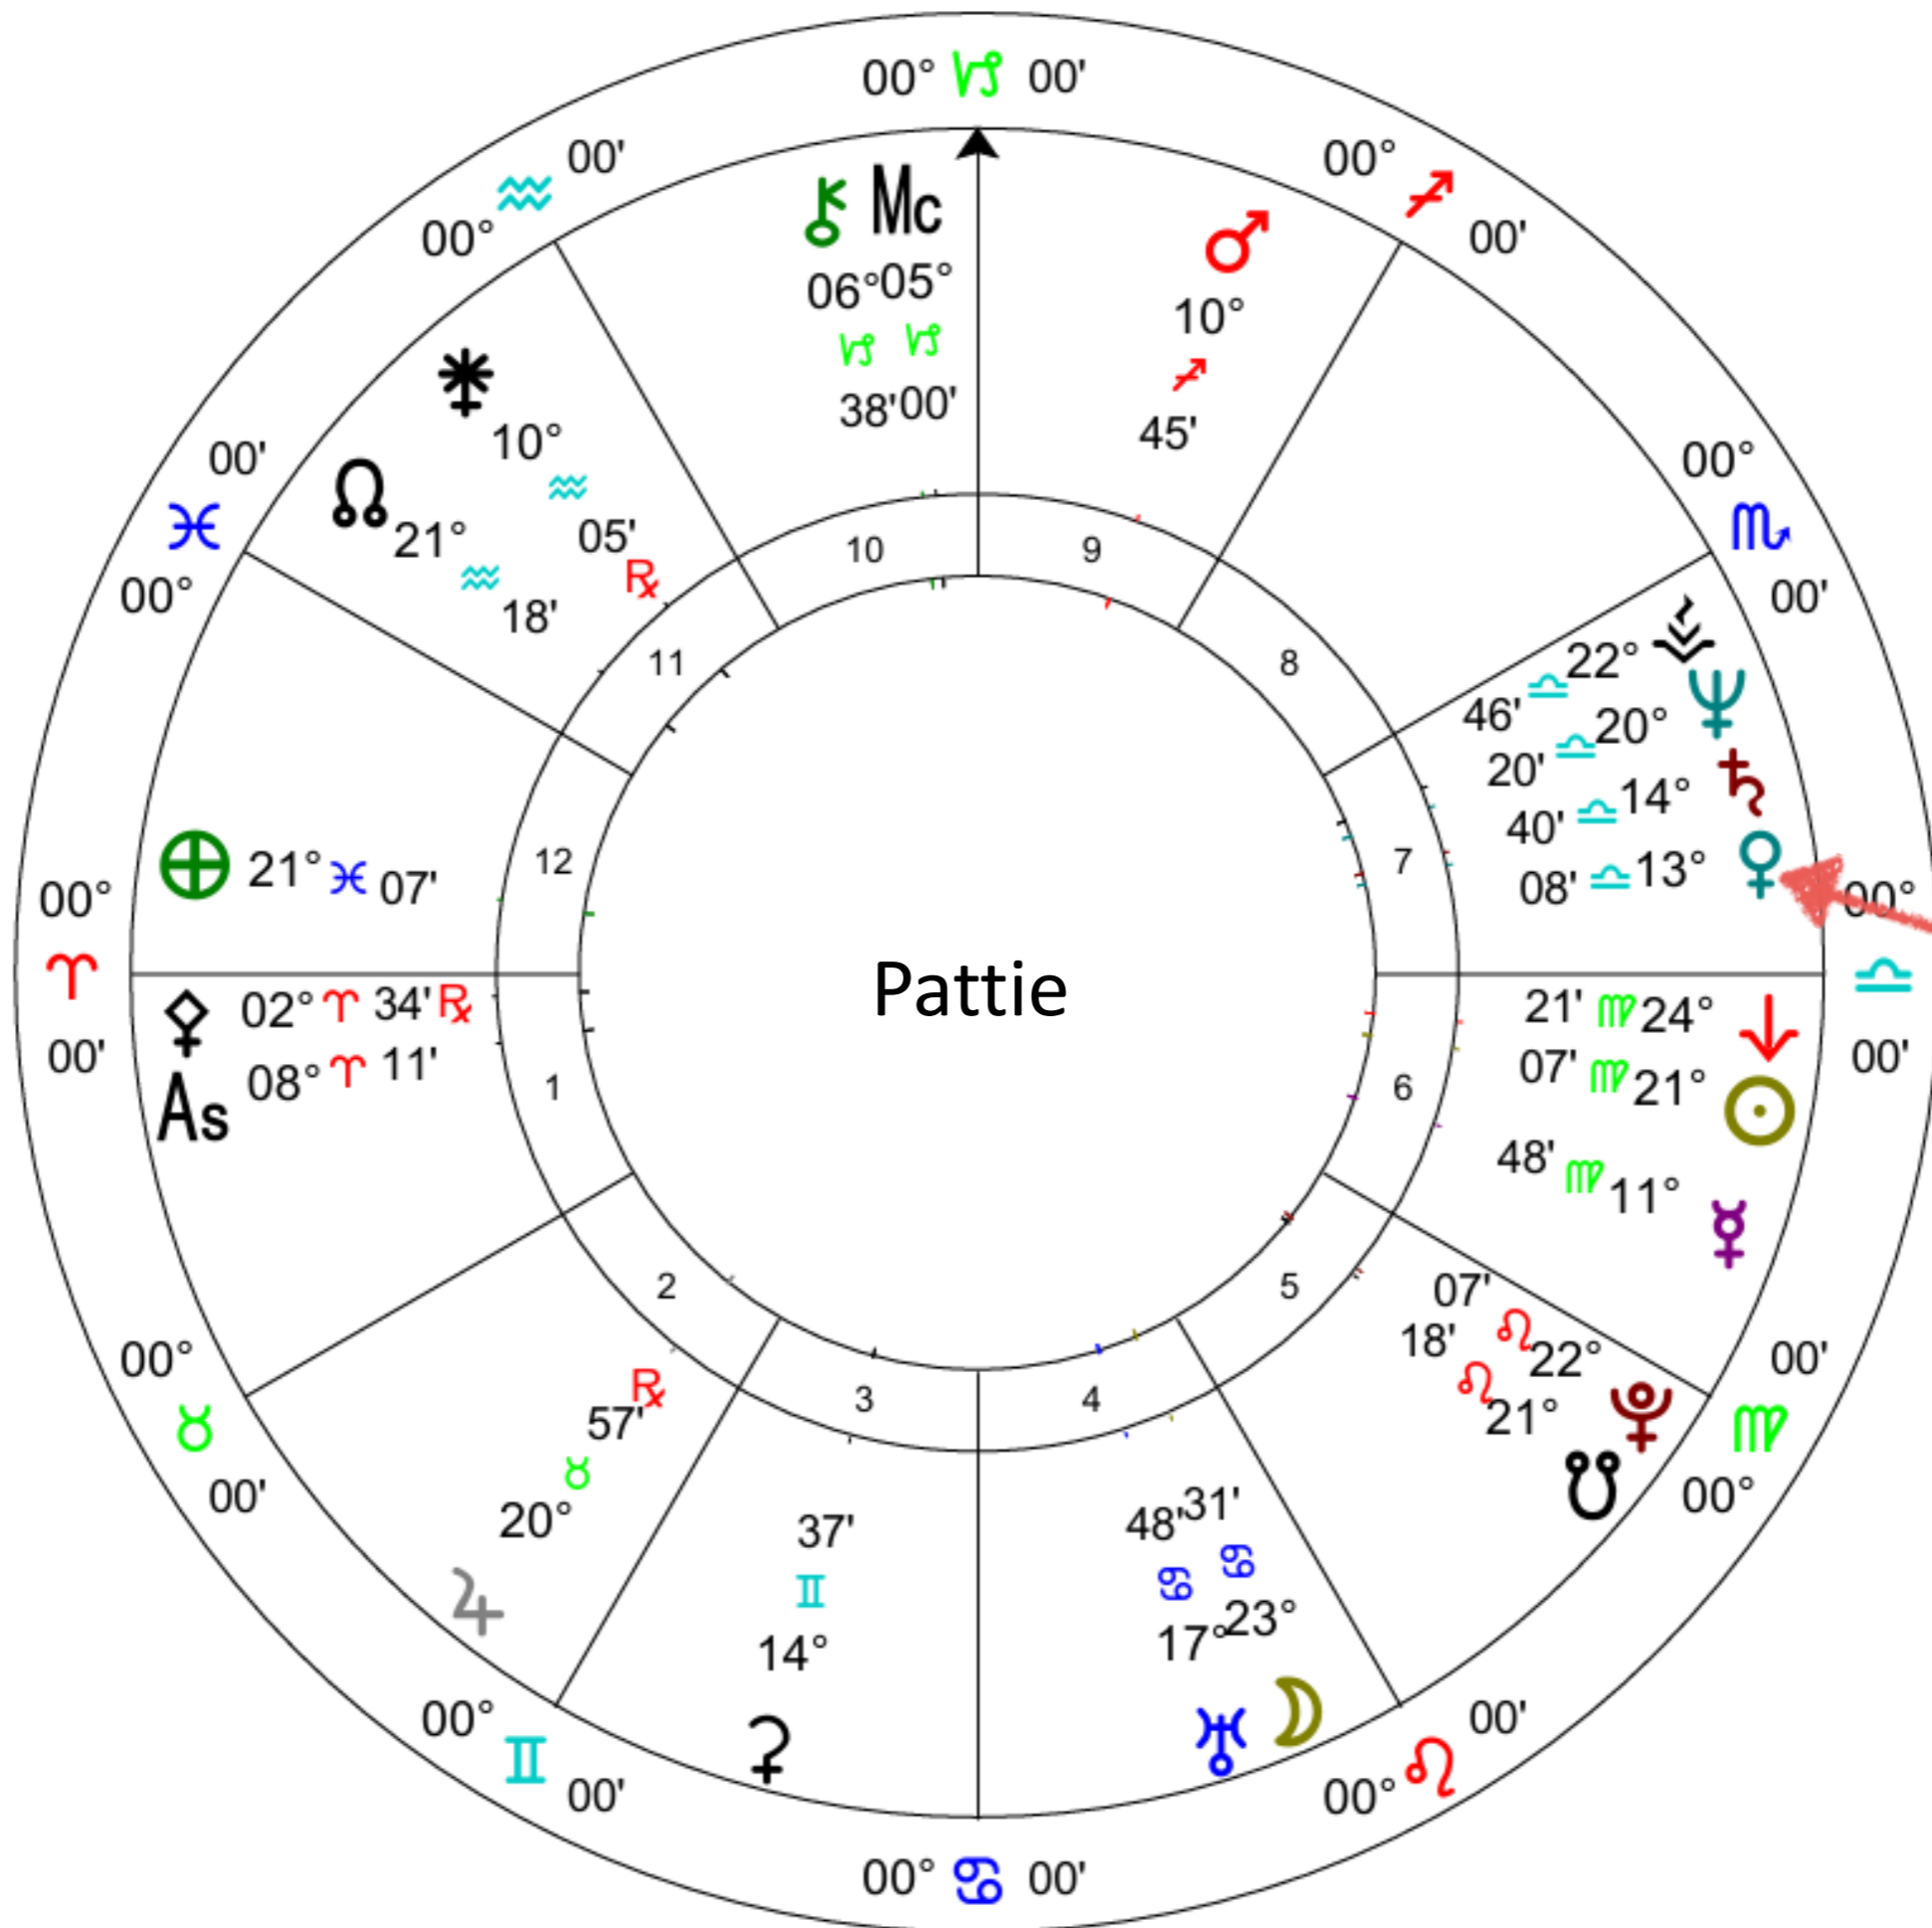

Air's Natural Rhythm Cycle
Astrological Gates

Floor vs Sky

Check Your Birthdate
Birth Time
Birth Place
ON YOUR CHART!

Venus

Feminine Self

Your Inner Creation Goddess Archetype

Pattie

Integrate and Journal with Your Inner Feminine