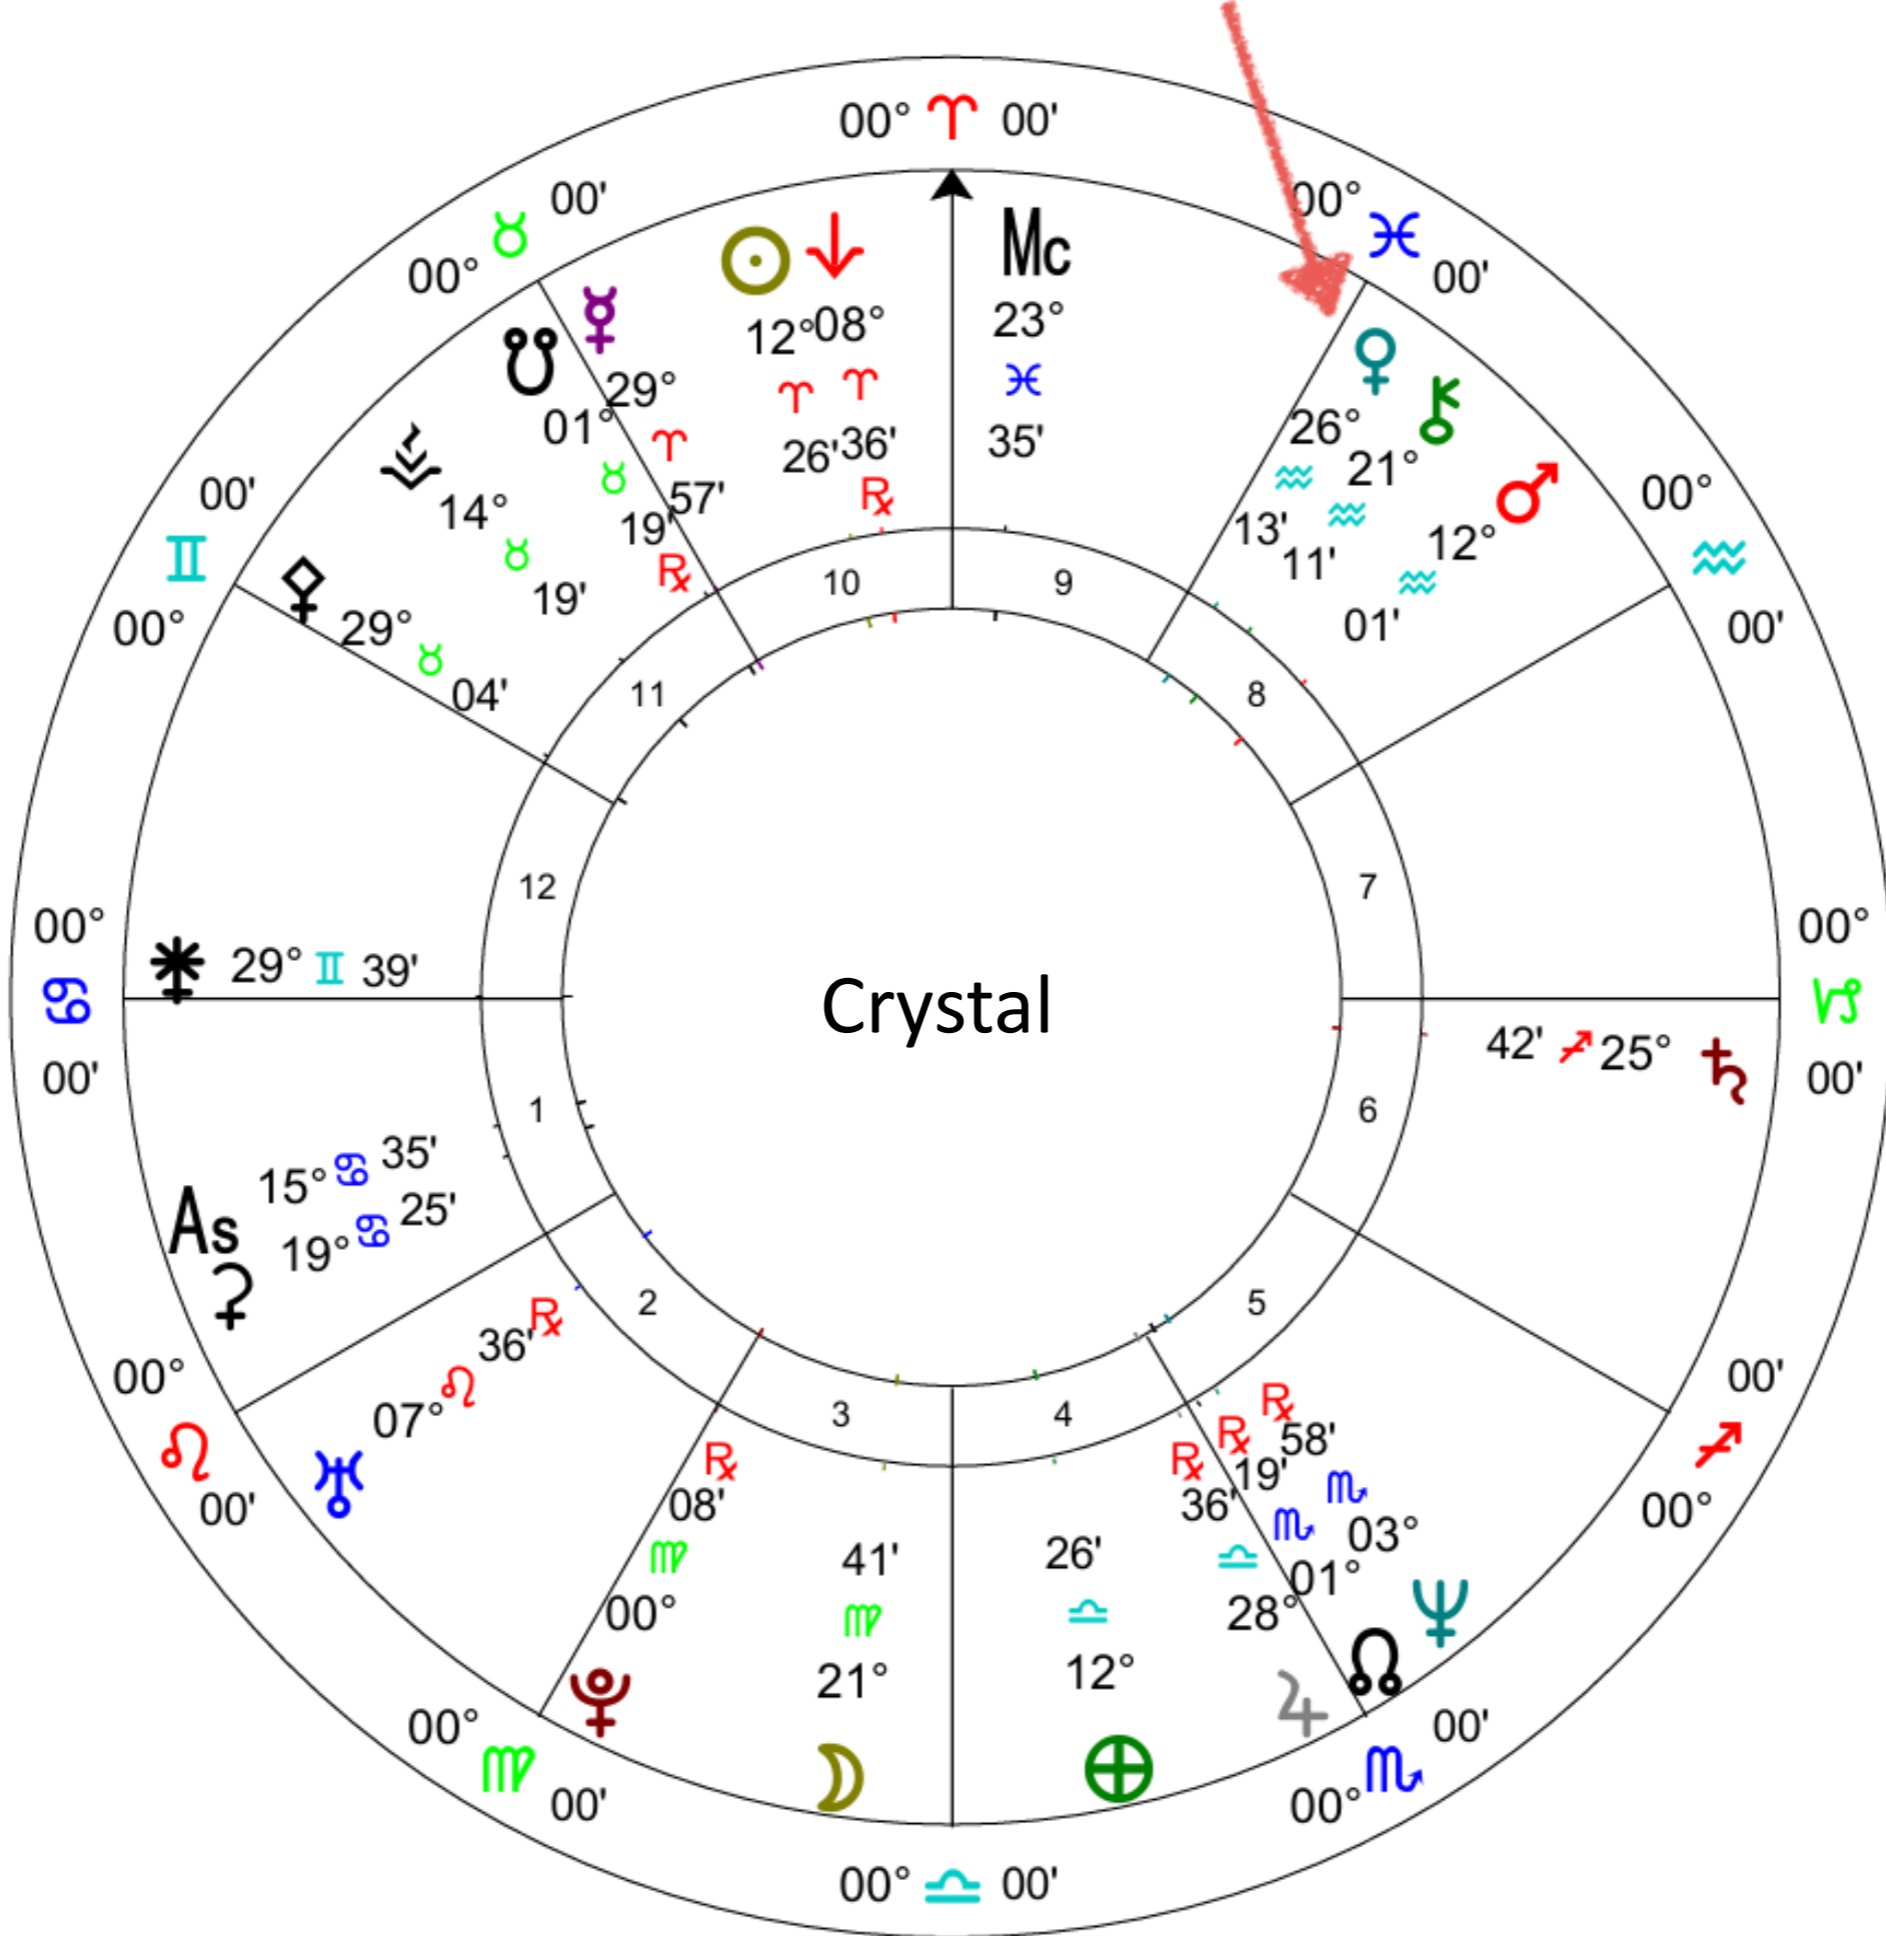

Air's Natural Rhythm Cycle
Astrological Gates

Floor vs Sky

Check Your Birthdate
Birth Time
Birth Place
ON YOUR CHART!

Venus

Feminine Self

Your Inner Creation Goddess Archetype

Pattie

Integrate and Journal with Your Inner Feminine