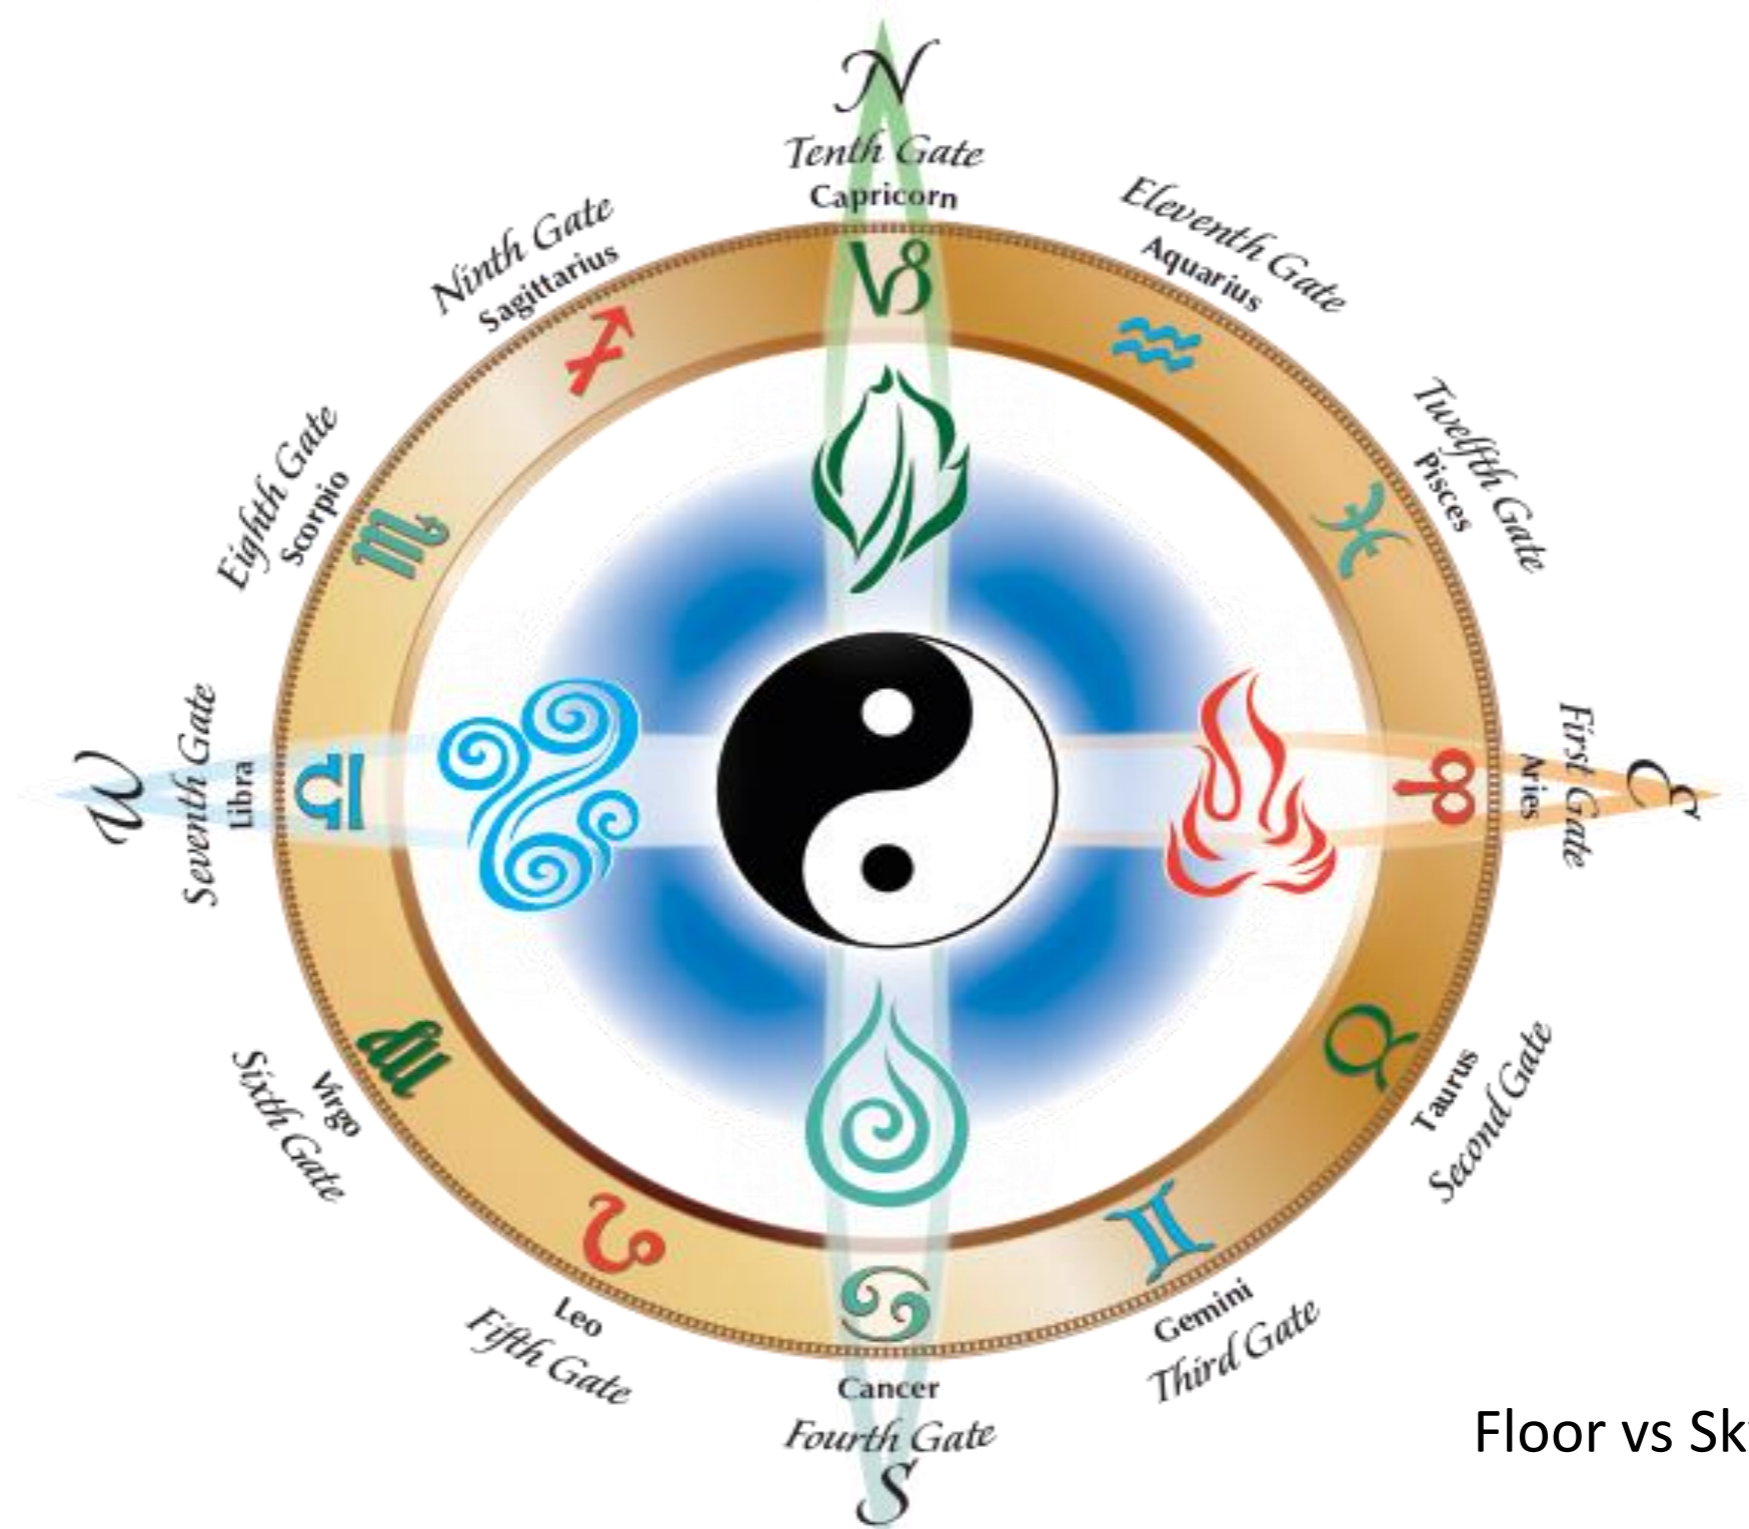

Air's Natural Rhythm Cycle
Astrological Gates

Floor vs Sky