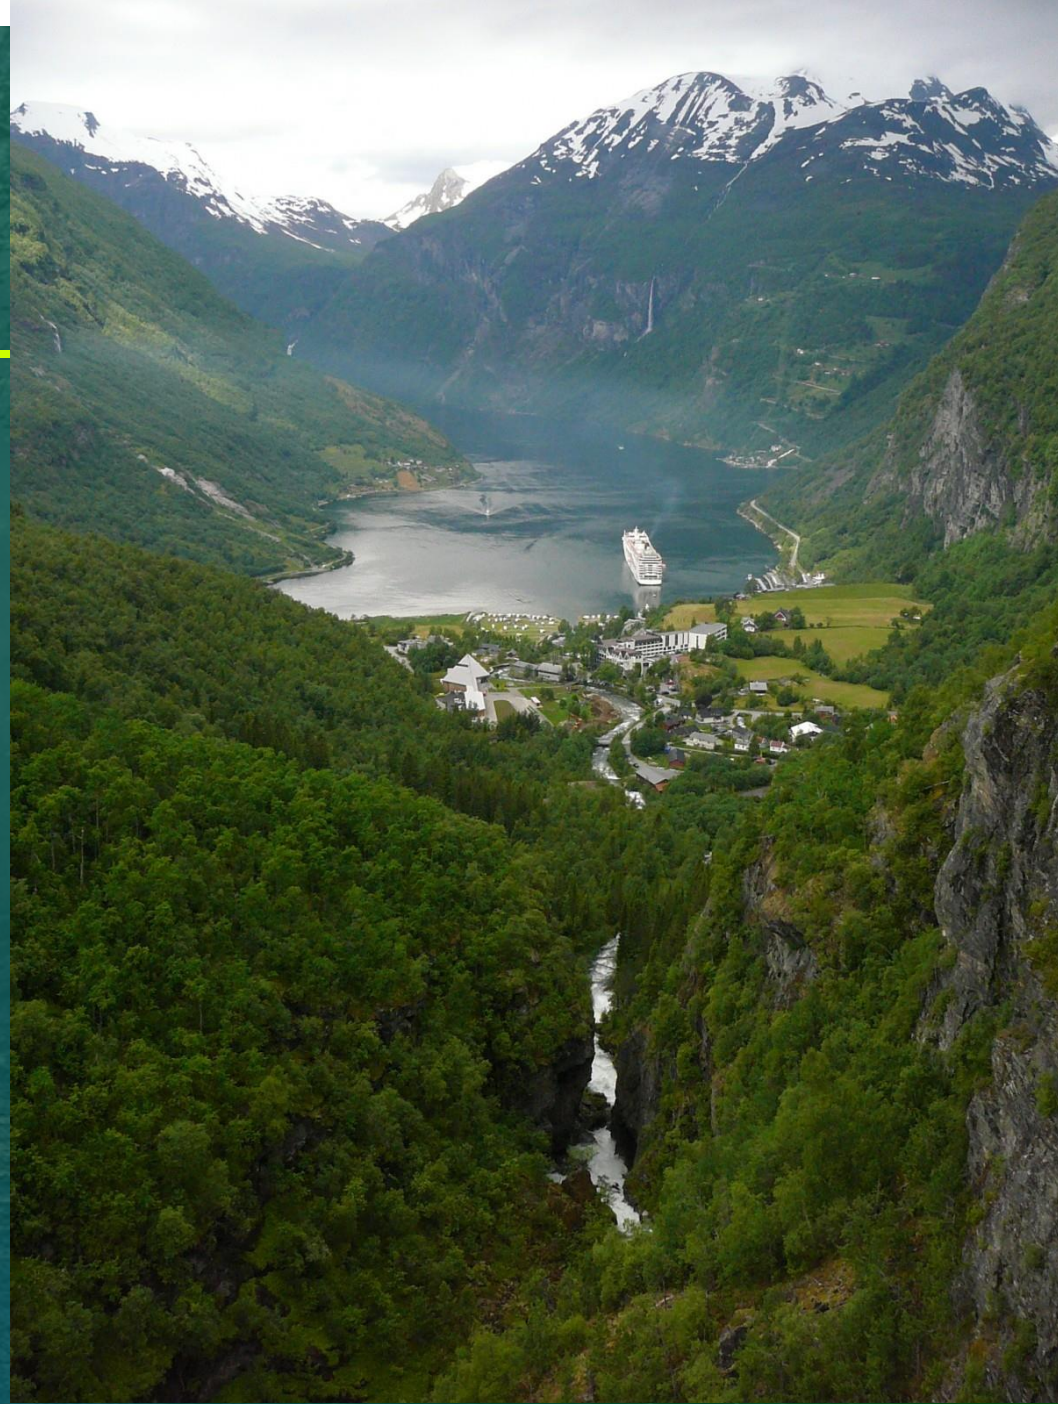

This connection must again become Primary!

“This Fountain of Virtue is the continual on-rushing of the gifts of the higher hierarchies that create all of the wise interactions of the beings in nature. Everywhere we look in nature, wherever we *unveil Isis*, we find behind *the beauty of nature, the miraculous power of creation imbued with endless wisdom in its design.*”